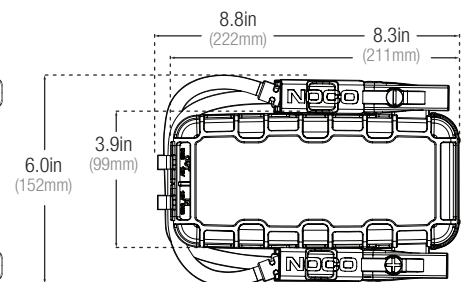

## Technical Specifications

<b>Internal Battery:</b>	56 Watt-Hour Lithium Ion	<b>Micro USB (Input) &amp; USB (Output):</b>	5V, 2.1A
<b>Peak Current Rating:</b>	2000A	<b>Housing Protection:</b>	IP65 (w/ Ports closed)
<b>Operating Temperature:</b>	-4°F to +122°F (-20°C to +50°C)	<b>Cooling:</b>	Natural Convection
<b>Charging Temperature:</b>	32°F to +104°F (0°C to +40°C)	<b>Dimensions (LxWxH):</b>	8.8 x 6.0 x 2.8 in
<b>Storage Temperature:</b>	-4°F to +122°F (-20°C to +50°C)	<b>Unit Weight:</b>	4 lbs
<b>12V (Input):</b>	12V (3A)	<b>Unit Weight &amp; Accessories:</b>	5 lbs
<b>12V (Output):</b>	12V (15A)	<b>LED Flashlight Brightness:</b>	400 Lumens

### Retail Packaging:

Dimensions: 7.28"x4.84"x9.80"  
Weight: 5.09lbs  
UPC: 0-46221-15005-6