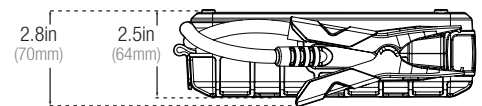

Retail Packaging:

Dimensions: 7.28"x4.84"x9.80"
Weight: 5.09lbs
UPC: 0-46221-15005-6

Inner Carton:

Dimensions: 10.27"x7.72"x5.39"
Weight: 5.44lbs

Master Carton:

Dimensions: 15.98"x10.83"x11.50"
Weight: 22.60lbs
Quantity: 4
UCC: 10046221150053